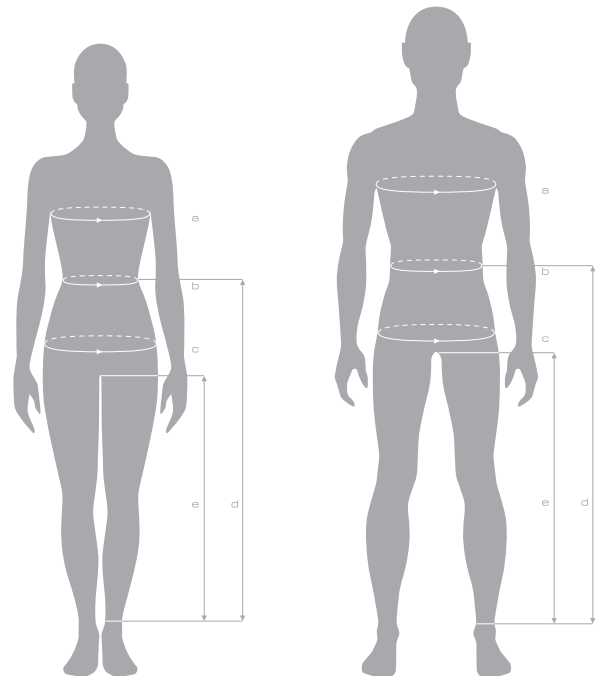

### Jeans lengths

Length	Centimeters
Short Men 32	81,5
Standard Men 34	86,5
Long Men 36	91,5
Standard Ladies 32	81,5

### Size comparison

Comparison	XXS	XXS	XS	S	M	L	XL	XXL	XYL	XZL	5XL	6XL
Ladies	34	36	38	40	42	44	46	48	-	-	-	-
Men	-	46	48	50	52	54	56	58	60	62	64	66

## How to measure

- (a) Chestwidth
- (b) Waist
- (c) Hip
- (d) Outseam
- (e) Inseam

The size conversion chart is to be used as a guide only.  
It is not an exact conversion and does not guarantee an exact fit.

# Size conversion chart in inches